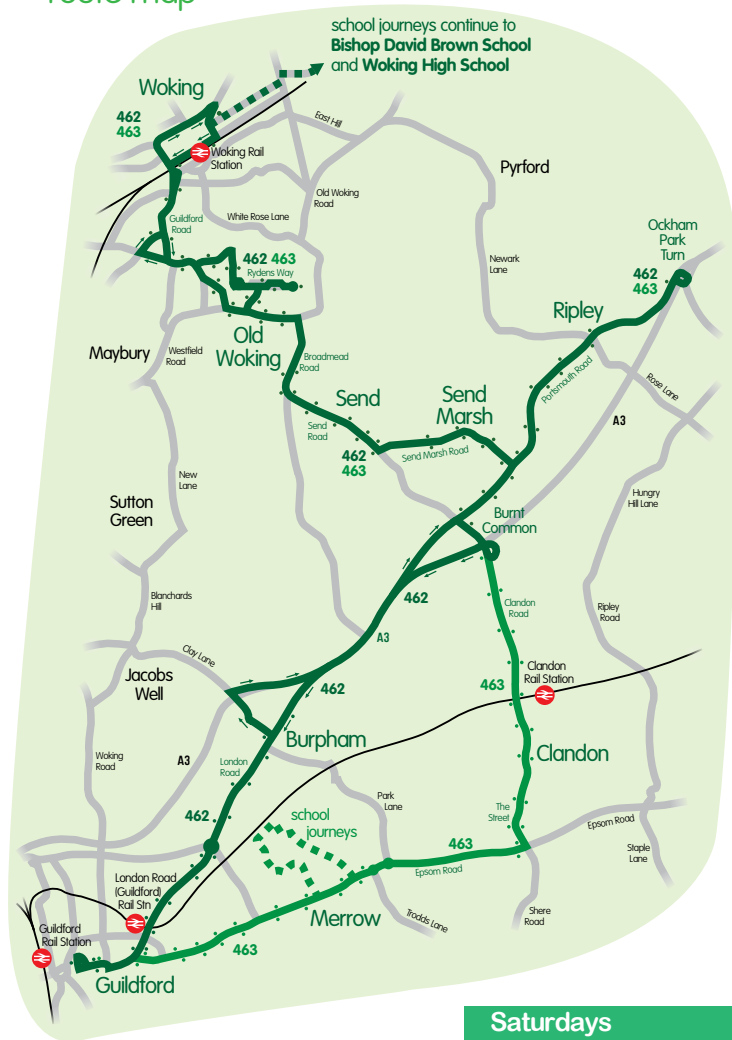

462 | 463

route map

bus times towards Send, Ripley & Guildford

Mondays – Fridays

Service Number	462	463	463	462	463	462
Woking Rail Station, stop 5	0638	0720	0850	0950	1050	1150
Woking High Street, stop A	0640	0722	0852	0952	1052	1152
Kingfield Green Woking Leisure Centre	0643	0725	0856	0956	1056	1156
Kingfield Green Loop Road	0644	0729				
Old Woking Rydens Way Shops			0901	1001	1101	1201
Old Woking Crown & Anchor	0647	0733	0905	1005	1105	1205
Send Mays Corner	0653	0740	0911	1011	1111	1211
Send Marsh Green	0655	0742	0913	1013	1113	1213
Ripley Post Office	0702	0749	0921	1021	1121	1221
Burnt Common Cottages	0708	0756	0925	1025	1125	1225
Burpham Shops	0713			1030		1230
Clandon Rail Station		0759	0927		1127	
Merrow Church		0808	0932		1132	
Guildford Friary Bus Station	0723	0820	0942	1042	1142	1242

On schooldays, this journey runs via George Abbot School at 0815 and arrives into Guildford Friary Bus Station at 0825.

Service Number	463	462	463	463	462	463
Woking Rail Station, stop 5	1250	1350	1550	1620	1725	1820
Woking High Street, stop A	1252	1352	1552	1622	1727	1822
Kingfield Green Woking Leisure Centre	1256	1356	1556	1626	1731	1826
Old Woking Rydens Way Shops	1301	1401	1601	1631	1736	1831
Old Woking Crown & Anchor	1305	1405	1605	1635	1740	1835
Send Mays Corner	1311	1411	1611	1641	1746	1841
Send Marsh Green	1313	1413	1613	1643	1748	1843
Ripley Post Office	1321	1421	1621	1651	1756	1851
Burnt Common Cottages	1325	1425	1625	1655	1800	1855
Burpham Shops		1430			1805	
Clandon Rail Station	1327		1627	1657		1857
Merrow Church	1332		1632	1702		1902
Guildford Friary Bus Station	1342	1442	1642	1712	1817	1912

On schooldays, this journey leaves Guildford Friary Bus Station at 1515 and runs via George Abbot School at 1525.

No service on Sundays or Public Holidays

TRACK YOUR BUS!

Live tracker and fare information available on our website